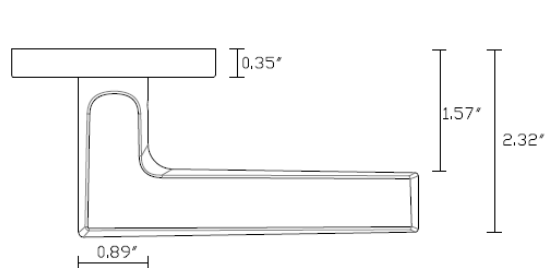

Privacy (R)
Bed & Bath

Passage (A)
Hall & Closet

Dummy (U)
Non-Functional

Entry (N)
Entrance

Embelle®