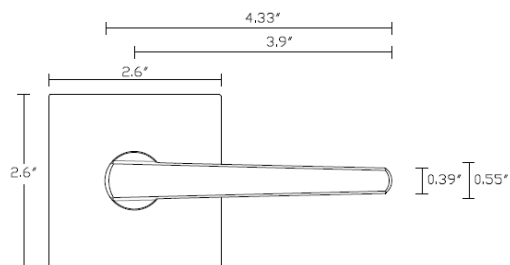

Privacy (R)
Bed & Bath

Passage (A)
Hall & Closet

Dummy (U)
Non-Functional

Entry (N)
Entrance

Embelle®