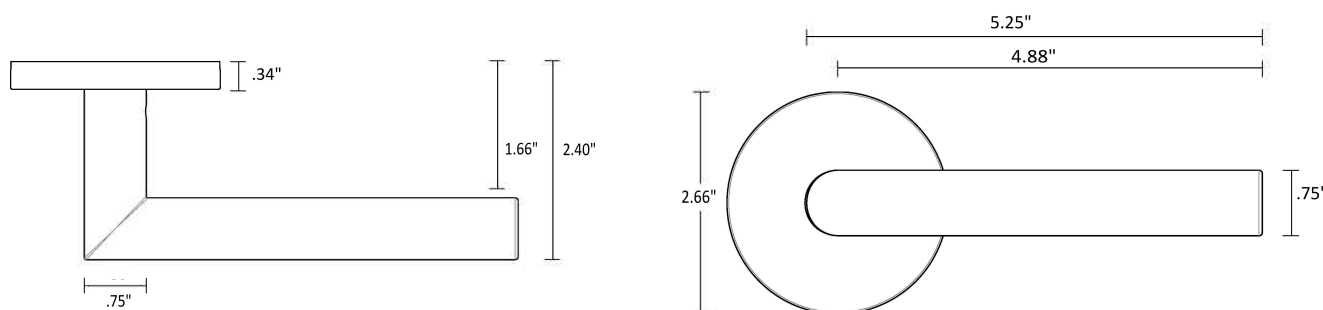

Privacy (R)
Bed & Bath

Passage (A)
Hall & Closet

Dummy (U)
Non-Functional

Entry (N)
Entrance

Embelle®