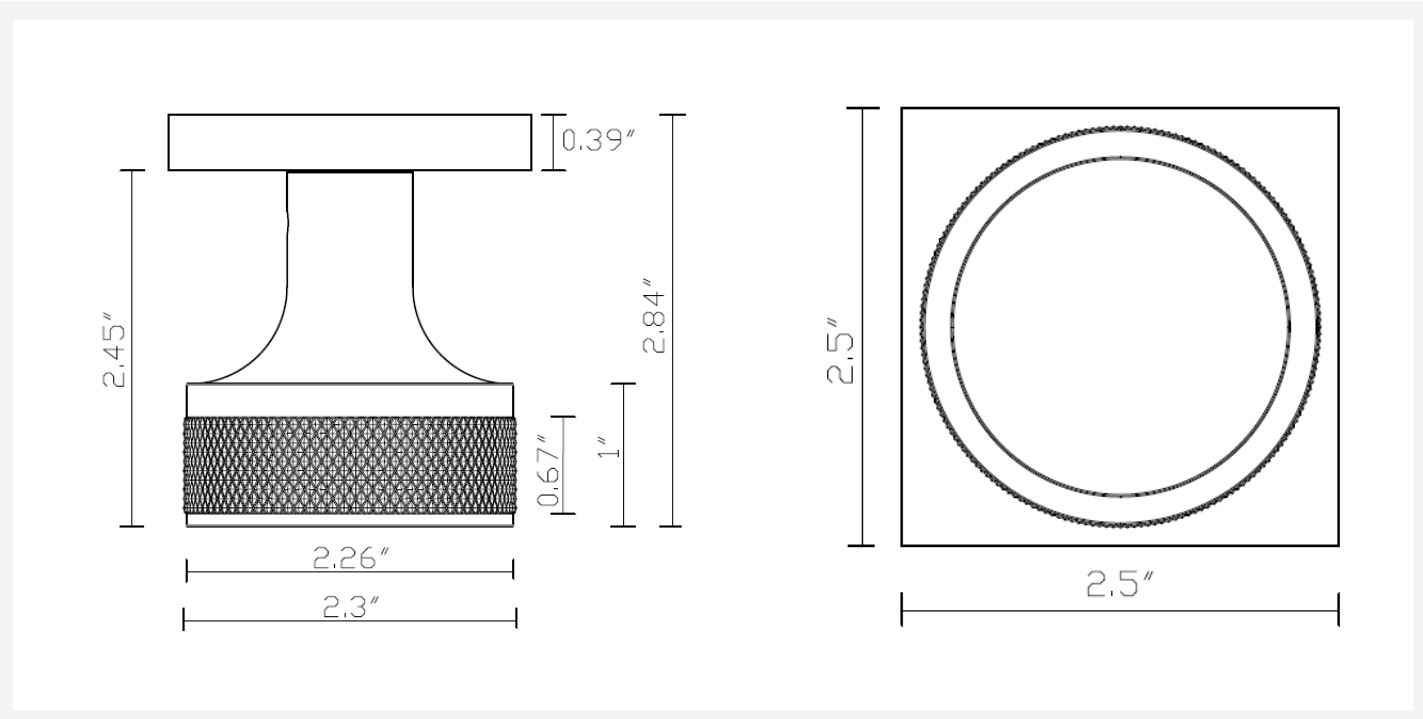

Privacy (R)
Bed & Bath

Passage (A)
Hall & Closet

Dummy (U)
Non-Functional

Entry (N)
Entrance